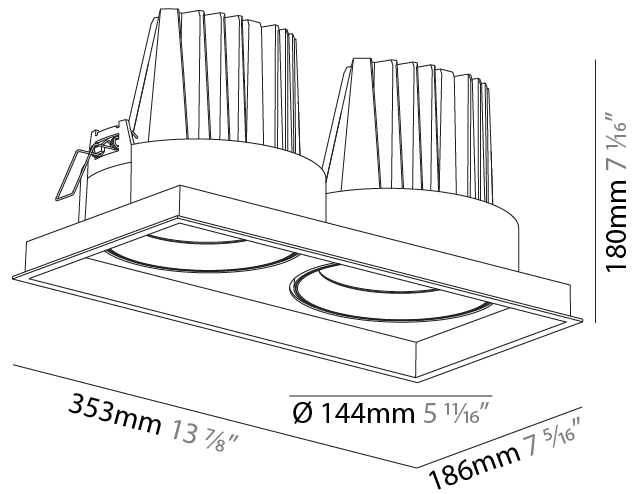

PHYSICAL

Shape: Rectangle
Length (mm): 353
Length (in): 13 7/8
Width (mm): 186
Width (in): 7 5/16
Height (mm): 180
Height (in): 7 1/16
Ceiling Thickness (mm): 10 / 12.5 / 15
Ceiling Thickness (in): 3/8 or 1/2 or 9/16
Min. Recessing Depth (mm): 200
Min. Recessing Depth (in): 7 7/8
Light Distribution: Adjustable / Downlight
Weight (kg): 3.671
Weight (lbs): 8.093
Installation Requirement: Requires 2 Housings - See Components
Fixture Finish: SSR / BKV / CWI / CRY / HAB / LAG / UFT / ITA / RUA / RUR / MIC / FTG / MYG / TWT / LOD / PUS / FRO / FUP / KIA / POP / BLS / SPG / MEY / GOH / GUM / CHC / COM / ABZ / JAG / OBR / MOS / ROR
Fixture Material: Aluminum Die Cast
Cut-out Measurements: 342mm / 13 7/16" x 175mm / 6 7/8"

ELECTRICAL

Lamp Type: LED (Zhaga Standard)
Total Output Wattage (W): 83.8
Dimming: Tri-Mode (Non-Dimming and Phase Dimming (120Vac only) and 0-10V Dimming)
Driver Included: No
Driver Location: Recessed Housing
Driver Type: Constant Current - Universal
Housing: See components
Input Voltage (V): 120 - 277
Constant Current (MA): 1050

LED

Number of LEDs: 2
Color Temperature (°K): 2700 / 3000 / 3500 / 4000
Max. Delivered Lumen (lm): 8070 / 8260 / 8673 / 8850
CRI: >90 CRI
Lamp Life (hrs): 50000

OPTICAL

Reflector: 12 / 24 / 40

RATINGS AND CERTIFICATIONS

Certified By: Certified for North American Standards
IP rating: IP20