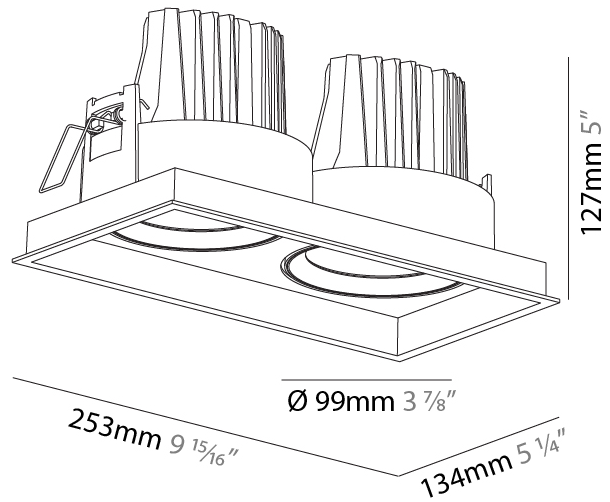

PHYSICAL

Shape: Rectangle
Length (mm): 253
Length (in): 9 15/16
Width (mm): 134
Width (in): 5 1/4
Height (mm): 127
Height (in): 5
Ceiling Thickness (mm): 10 / 12.5 / 15
Ceiling Thickness (in): 3/8 or 1/2 or 9/16
Min. Recessing Depth (mm): 160
Min. Recessing Depth (in): 6 5/16
Light Distribution: Adjustable / Downlight
Weight (kg): 1.535
Weight (lbs): 3.38
Installation Requirement: Requires 2 Housings - See Components
Fixture Finish: SSR / BKV / CWI / CRY / HAB / LAG / UFT / ITA / RUA / RUR / MIC / FTG / MYG / TWT / LOD / PUS / FRO / FUP / KIA / POP / BLS / SPG / MEY / GOH / GUM / CHC / COM / ABZ / JAG / OBR / MOS / ROR
Fixture Material: Aluminum Die Cast
Cut-out Measurements: 242mm / 9 1/2" x 125mm / 4 15/16"

ELECTRICAL

Lamp Type: LED (Zhaga Standard)
Total Output Wattage (W): 52.8
Dimming: Tri-Mode (Non-Dimming and Phase Dimming (120Vac only) and 0-10V Dimming)
Driver Included: No
Driver Location: Recessed Housing
Driver Type: Constant Current - Universal
Housing: See components
Input Voltage (V): 120 - 277
Constant Current (MA): 700

LED

Number of LEDs: 2
Color Temperature (°K): 2700 / 3000 / 3500 / 4000
Max. Delivered Lumen (lm): 4071 / 4295 / 4670 / 4808
CRI: >90 CRI
Lamp Life (hrs): 50000

OPTICAL

Reflector: 18 / 26 / 40
Adjustability: Rotational 355°; Tilt 30°

RATINGS AND CERTIFICATIONS

Certified By: Certified for North American Standards
IP rating: IP20