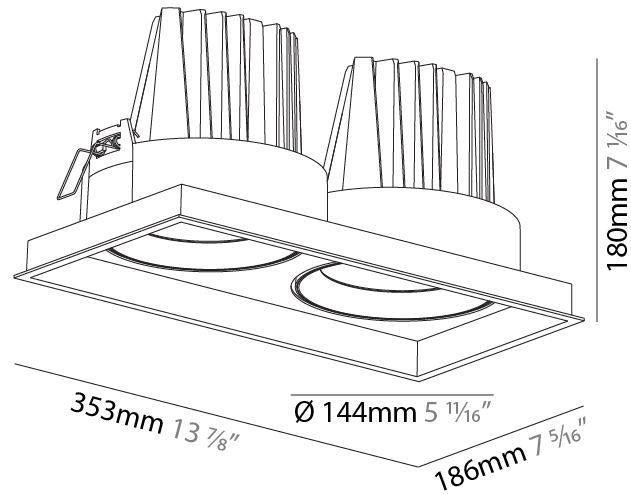

PHYSICAL

Shape: Rectangle
Length (mm): 353
Length (in): 13 7/8
Width (mm): 186
Width (in): 7 5/16
Height (mm): 180
Height (in): 7 1/16
Ceiling Thickness (mm): 10 / 12.5 / 15
Ceiling Thickness (in): 3/8 or 1/2 or 9/16
Min. Recessing Depth (mm): 200
Min. Recessing Depth (in): 7 7/8
Light Distribution: Adjustable / Downlight
Weight (kg): 3.671
Weight (lbs): 8.093
Installation Requirement: Requires 2 Housings - See Components
Fixture Finish: SSR / BKV / CWI / CRY / HAB / LAG / UFT / ITA / RUA / RUR / MIC / FTG / MYG / TWT / LOD / PUS / FRO / FUP / KIA / POP / BLS / SPG / MEY / GOH / GUM / CHC / COM / ABZ / JAG / OBR / MOS / ROR
Fixture Material: Aluminum Die Cast
Cut-out Measurements: 342mm / 13 7/16" x 175mm / 6 7/8"

ELECTRICAL

Lamp Type: LED (Zhaga Standard)
Total Output Wattage (W): 21
Dimming: Tri-Mode (Non-Dimming and Phase Dimming (120Vac only) and 0-10V Dimming)
Driver Location: Recessed Housing
Driver Type: Constant Current - Universal
Housing: See components
Input Voltage (V): 120 - 277
Constant Current (MA): 700

LED

Number of LEDs: 2
Color Temperature (°K): 2700 / 3000 / 3500 / 4000
Max. Delivered Lumen (lm): 2870 / 2980 / 3136 / 3200
CRI: >90 CRI
Lamp Life (hrs): 50000

OPTICAL

Reflector: 8
Adjustability: Rotational 355°; Tilt 30°

RATINGS AND CERTIFICATIONS

Certified By: Certified for North American Standards
IP rating: IP20